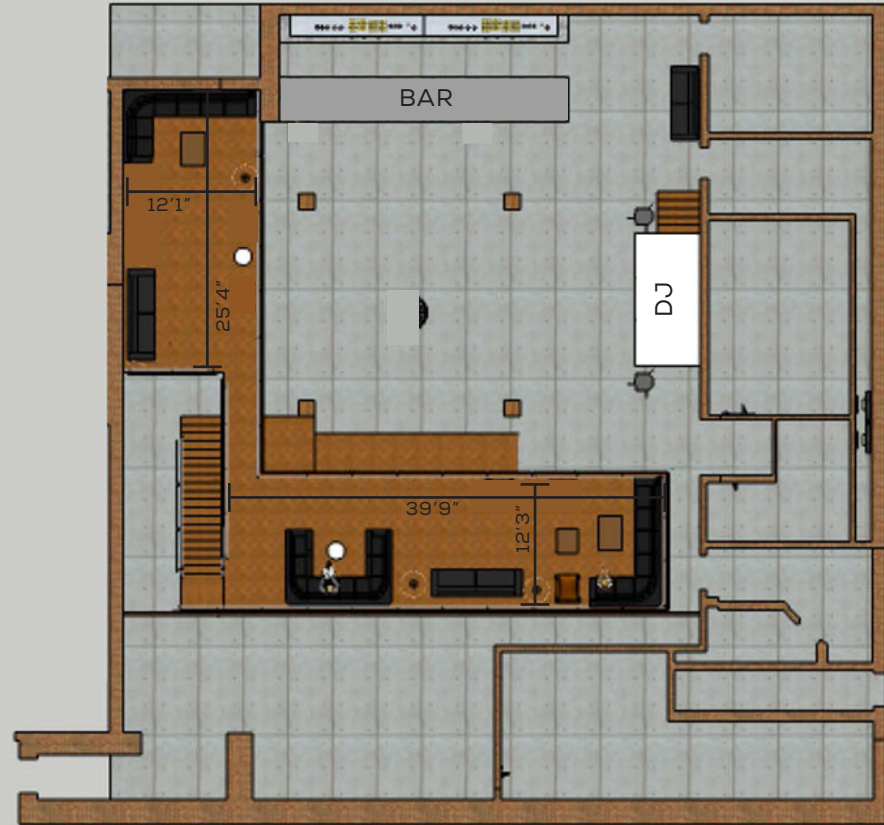

A-FRAME
14'3"

MEN'S

EXIT

LOWER LOUNGE

39'9"

12'0"

BOH PREP

EXIT

22'3"

17'4"

44'6"

16'9"

20'0"

11'5"

MISSION STREET

14'9"

MINNA STREET

VERSO

1525 MISSION STREET
SAN FRANCISCO, CA 94103
415.300.2995

GROUND FLOOR

SOUTH VAN NESS

11th STREET

MISSION STREET

MINNA STREET